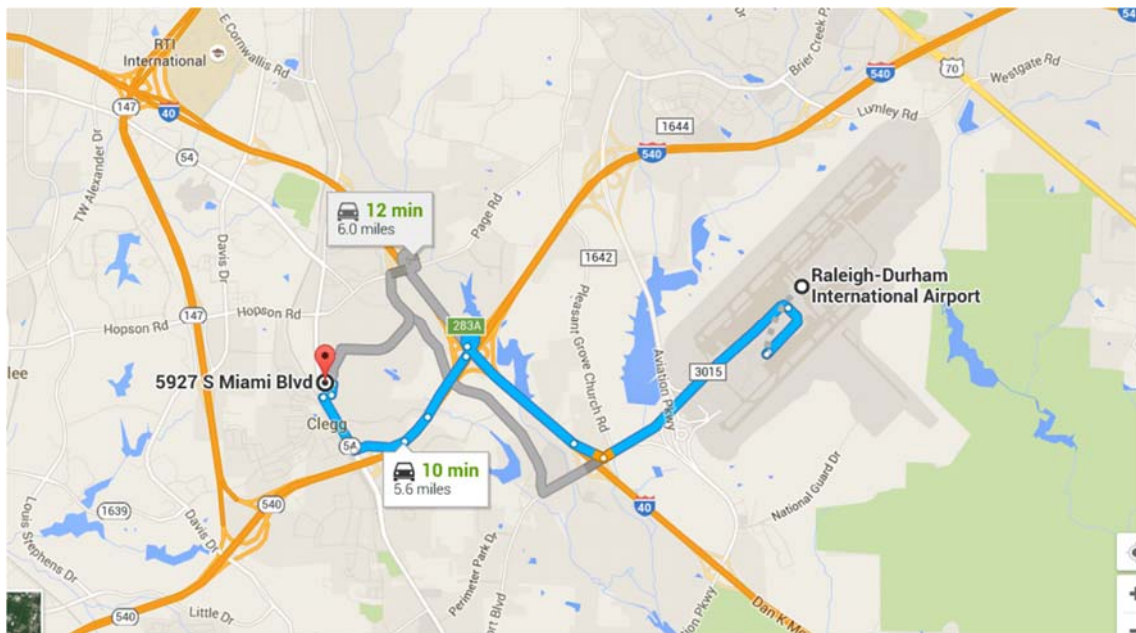

GENBAND are here

GENBAND are here

Genband – Raleigh Durham (Berrington Center)

The training location address is:

GENBAND
Berrington Center
5927 S. Miami Blvd.
Durham, North Carolina 27703

RTP Reception:
Tel: (919) 457-9660

Marriott
4700 Guardian Dr, Durham, NC, 27703
Tel: 866-539-8430

[Marriott Research Triangle Park](#)

Hotel shuttle buses run to the Berrington facility from the hotels.

Driving Directions from I-40

- From Airport, take I-40 West toward Durham,
- South on 540 direction toward Apex
- Stay right and take next exit onto Miami BLVD also knows as HWY 54.
- Right onto Surles Ct.
- Left into the GENBAND parking lot.
- Training Center entrance on your left, first door.

Orientation to Airport:

We are 10 minutes or 5.6 miles from Raleigh-Durham International Airport