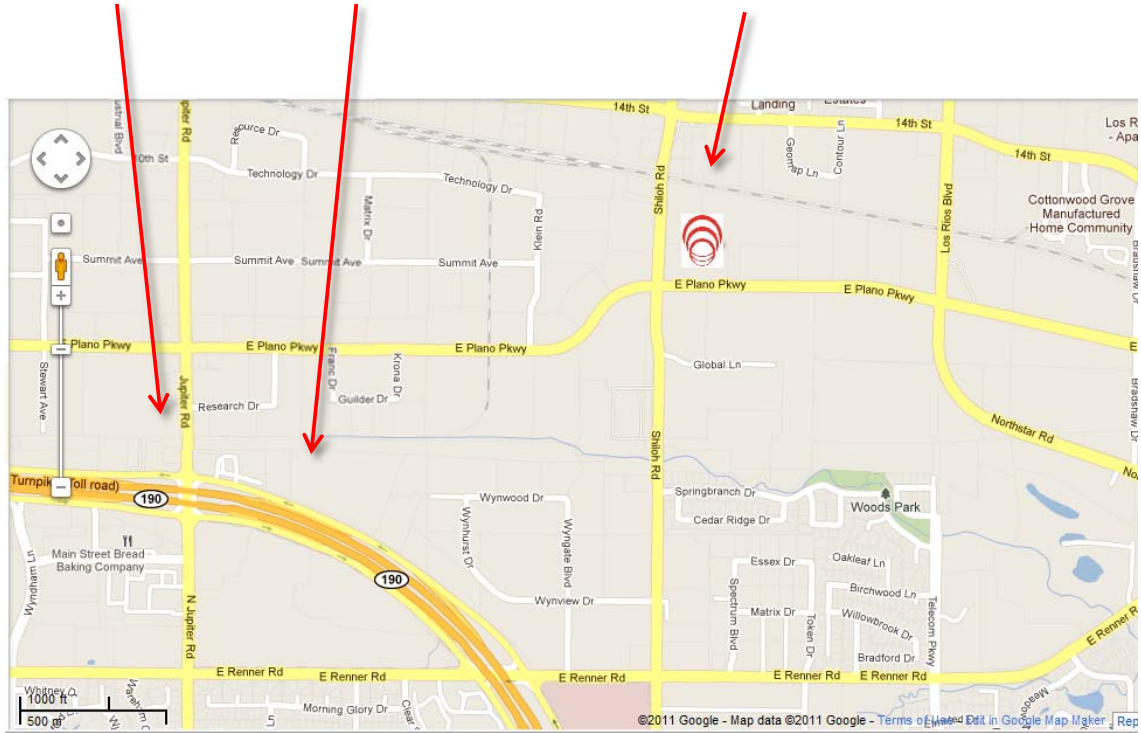

Genband Plano Texas

The training location address is:

GENBAND
3605 E. Plano Parkway
Plano TX, 75074

Plano Reception:
Tel: 972 265-3605

Recommended Hotels are:

Homewood Suites
2601 E President George Bush Tpke, Plano, TX, 75074
Tel: 866-539-8430

[Homewood Suites by Hilton Plano- Richardson](#)

Candlewood Suites
2401 E George Bush Tpke, Plano, TX, 75074
Tel: 866-539-8430

[Candlewood Suites East Plano](#)

Both hotels are approximately 10 minutes from the GENBAND training centre.

Candlewood Suites

Homewood Suites

GENBAND Training Facility

Genband UK

The training location address is:

GENBAND
Bray House
Maidenhead Office Park
Westacott Way Maidenhead
Berkshire SL6 3QH
UK

Bray House Reception:
Tel: +44 (0)1628 4751000
Email UK.Reception@genband.com

Marriott
4700 Guardian Dr, Durham, NC, 27703
Tel: 866-539-8430

[Marriott Research Triangle Park](#)

Hotel shuttle buses run to the Berrington facility from the hotels.

Driving Directions from I-40

- From Airport, take I-40 West toward Durham,
- South on 540 direction toward Apex
- Stay right and take next exit onto Miami BLVD also knows as HWY 54.
- Right onto Surles Ct.
- Left into the GENBAND parking lot.
- Training Center entrance on your left, first door.