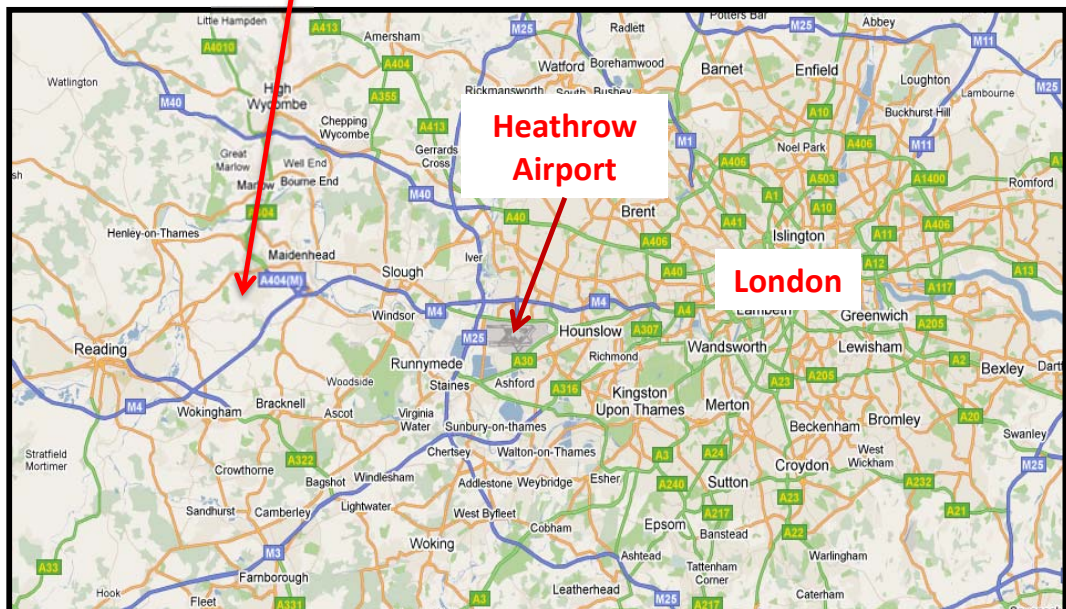

GENBAND are here

GENBAND are here