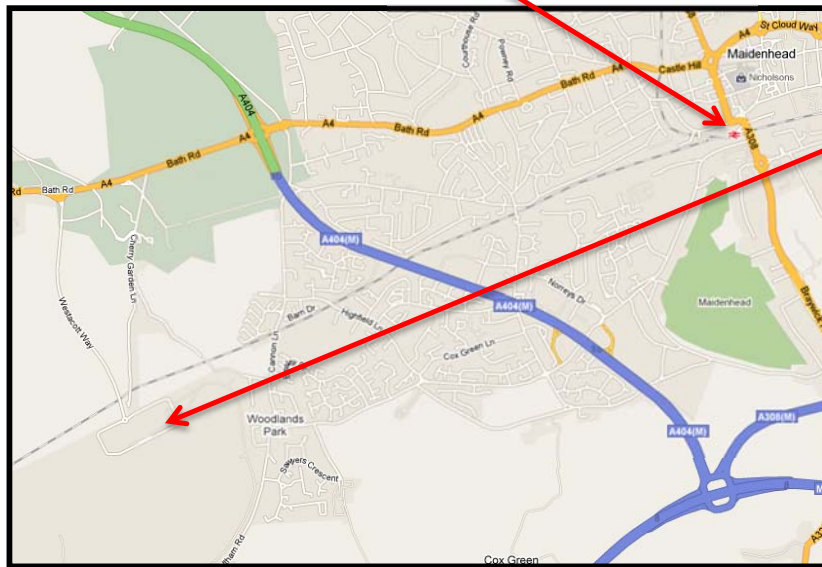

For a list of hotels covering a wider catchment area click [here](#).

For general information on the Maidenhead Area (things to do) please visit:

<http://www.maidenhead.net/>

You can find a map of the GENBAND office location at the link below:

<http://www.genband.com/home/services/training.aspx>

Just click on 'Travel info' under the Maidenhead location address.

The GENBAND office is about 20 -30 mins taxi journey from Heathrow Airport.

Transport

- Taxis can be ordered from Reception
- Bus service to Maidenhead town and Train station
- 14 miles to Heathrow Airport, 28 miles to City of London
- 4 miles to Maidenhead Train station

Maidenhead Train Station

Orientation to Airport:

We are 10 minutes or 5.6 miles from Raleigh-Durham International Airport